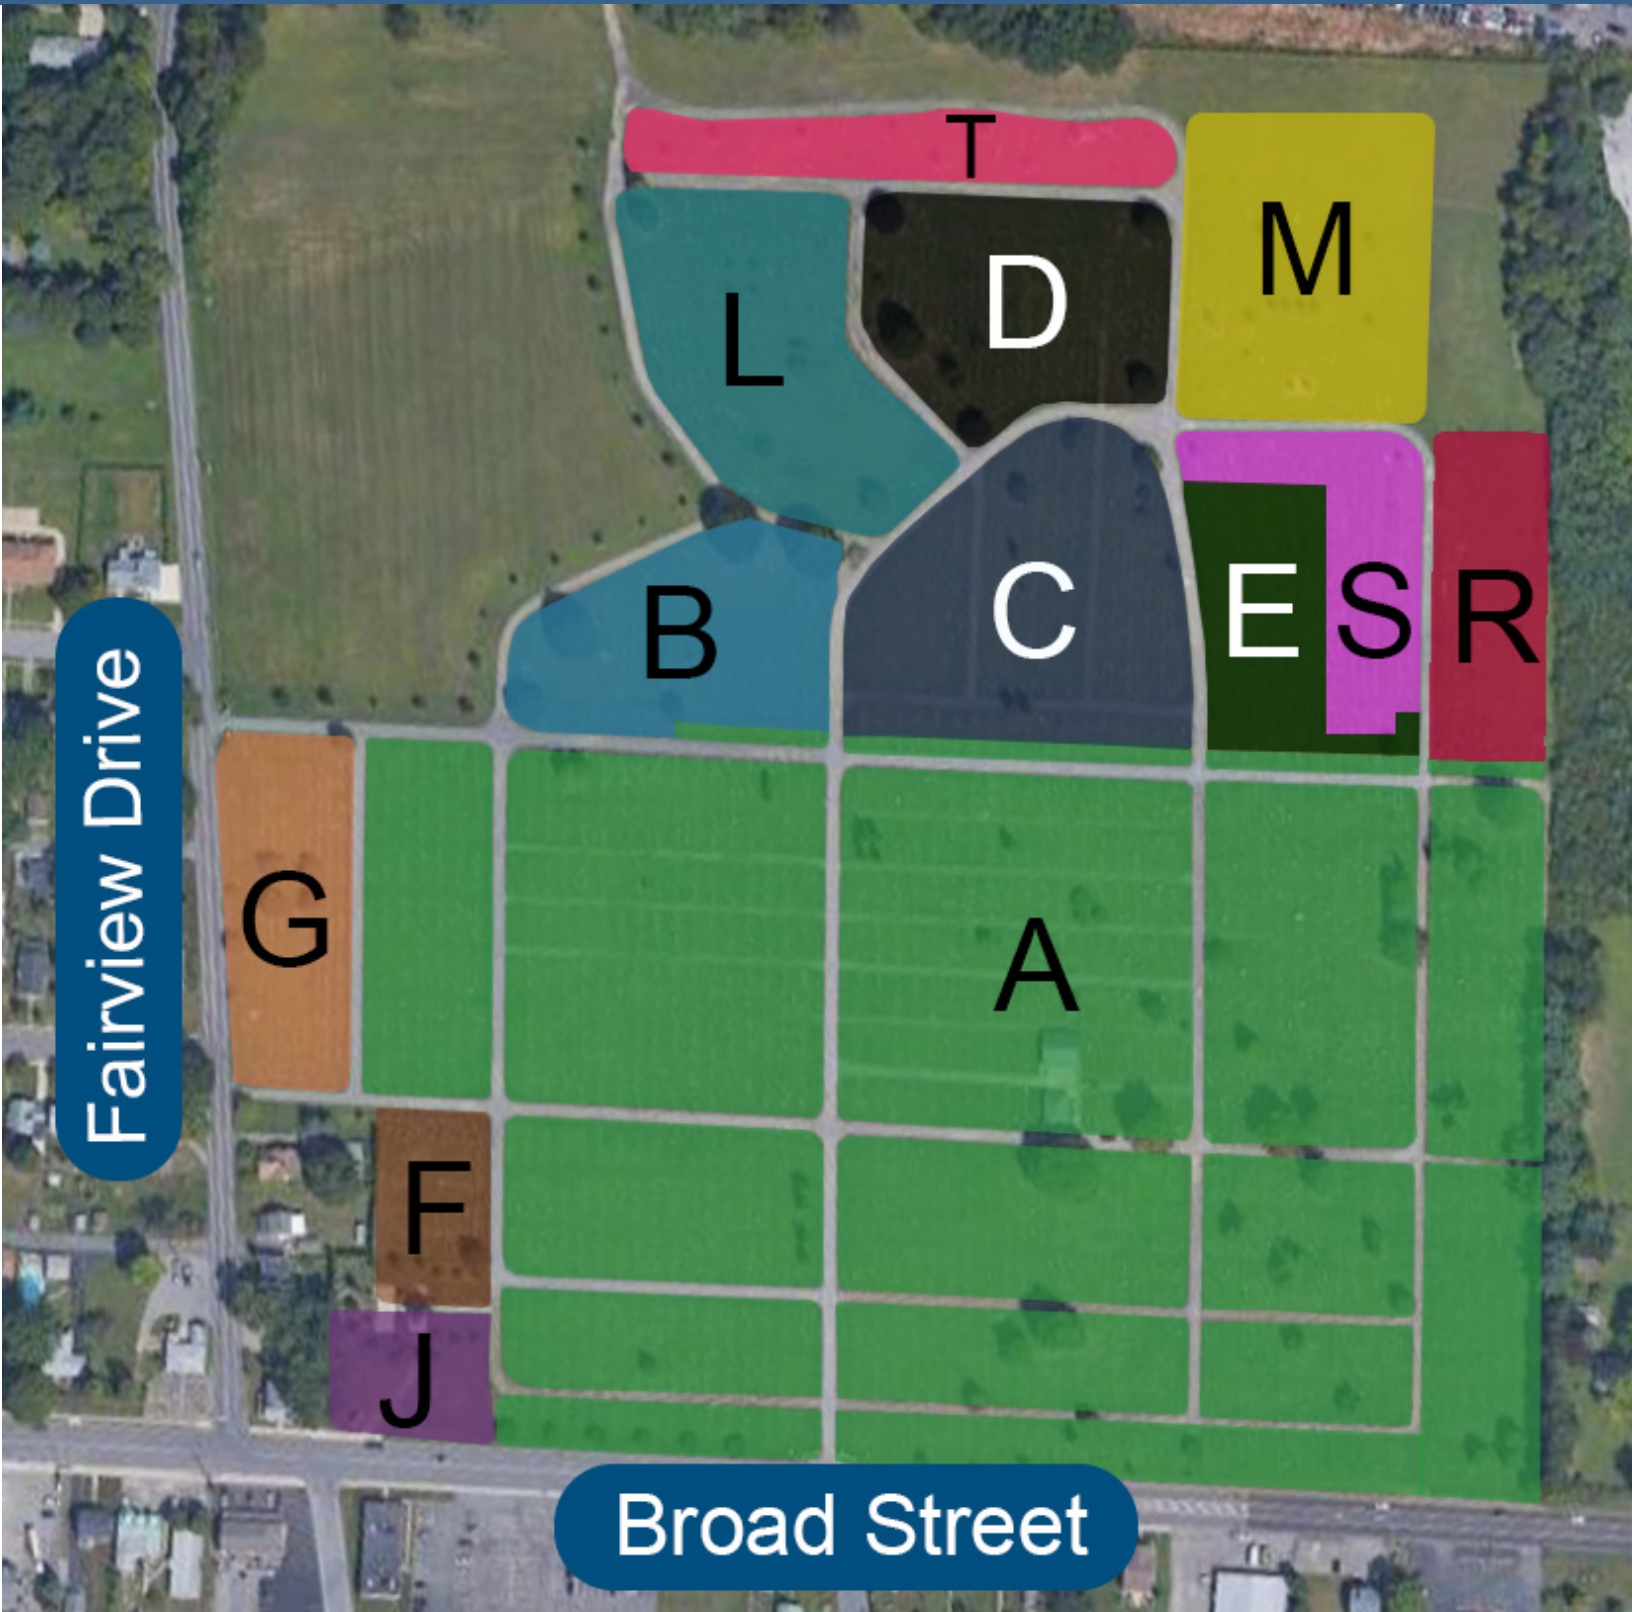

**MONTOURSVILLE  
CEMETERY**

1401 Broad St.  
Montoursville, PA 17754  
570.368.8703

[www.montoursvillecemetery.com](http://www.montoursvillecemetery.com)

**Fairview Drive**

**Broad Street**